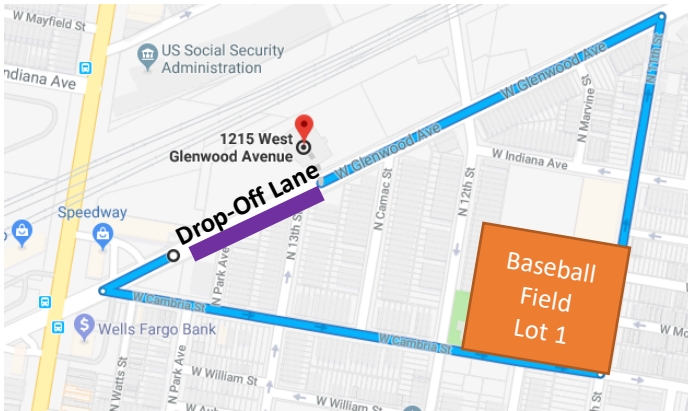

Baitul Aafiyat Inauguration (Philadelphia, PA) – Available Parking

Text the word TRAFFIC to 84576 to get available parking locations

Lot 1 (Baseball Field) Directions From Mosque

Address: 2921 N 11th St Philadelphia PA 19133

Proceed West on Glenwood Ave toward Broad St
SHARP left on to Cambria St (Before Broad St)
Proceed down Cambria street (Watch for Signs)
Turn Left on 11th St

Enter Baseball Field Lot 1 from 11th St

Wait for Shuttle at 11th St and Cambria St corner

****IF NO SHUTTLE, TEXT 267-712-9068****

Lot 2 (Church Lot) Directions From Mosque

Address: 3201 N 17th St Philadelphia PA 19140

Proceed West on Glenwood Ave toward Broad St
Turn Right on Broad St (after Speedway Gas station)
Proceed up Broad Street (Watch for Signs)
Turn Left on Indiana Ave at first traffic light
Turn right onto N 16th St
Turn left on to Allegheny Ave (Pink house on corner)
Arrive to Parking lot (Entrance on Allegheny Ave)

Wait for Shuttle on 17th St side of Parking Lot

****IF NO SHUTTLE, TEXT 267-712-9068****

Lot 3 (Hunting Park) Directions From Mosque

Address: 1101 W Hunting Park Ave Philadelphia, PA 19140

Proceed West on Glenwood Ave
Turn Right on Broad Street (after Speedway Gas Station)
Proceed up Broad St for 1.4 miles
Turn Right onto W Hunting Park Ave (After Sunoco on Left)
Continue Straight on W Hunting Park Ave (Flowers/Many trees)
Turn right on Cayuga St