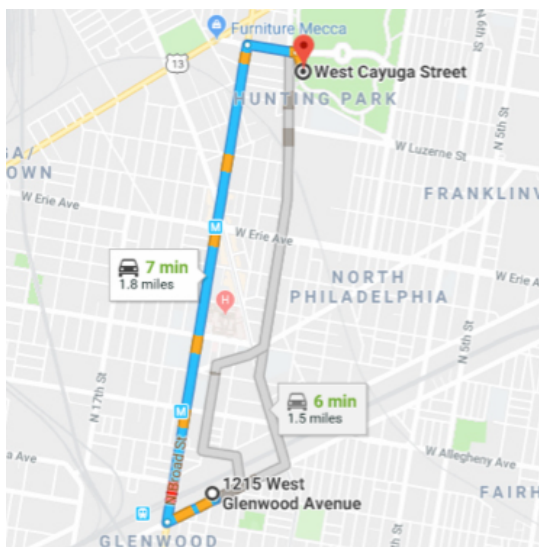

Baitul Aafiyat Inauguration (Philadelphia, PA) – Available Parking

Text the word TRAFFIC to 84576 to get available parking locations

Lot 1 (Baseball Field) Directions From Mosque

Address: 2921 N 11th St Philadelphia PA 19133

Proceed West on Glenwood Ave toward Broad St
SHARP left on to Cambria St (Before Broad St)
Proceed down Cambria street (Watch for Signs)
Turn Left on 11th St

Enter Baseball Field Lot 1 from 11th St

Wait for Shuttle at 11th St and Cambria St corner

****IF NO SHUTTLE, TEXT 267-712-9068****

Lot 2 (Church Lot) Directions From Mosque

Address: 3201 N 17th St Philadelphia PA 19140

Proceed West on Glenwood Ave toward Broad St
Turn Right on Broad St (after Speedway Gas station)
Proceed up Broad Street (Watch for Signs)
Turn Left on Indiana Ave at first traffic light
Turn right onto N 16th St
Turn left on to Allegheny Ave (Pink house on corner)
Arrive to Parking lot (Entrance on Allegheny Ave)

Wait for Shuttle on 17th St side of Parking Lot

****IF NO SHUTTLE, TEXT 267-712-9068****

Lot 3 (Hunting Park) Directions From Mosque

Address: 1101 W Hunting Park Ave Philadelphia, PA 19140

Proceed West on Glenwood Ave
Turn Right on Broad Street (after Speedway Gas Station)
Proceed up Broad St for 1.4 miles
Turn Right onto W Hunting Park Ave (After Sunoco on Left)
Continue Straight on W Hunting Park Ave (Flowers/Many trees)
Turn right on Cayuga St