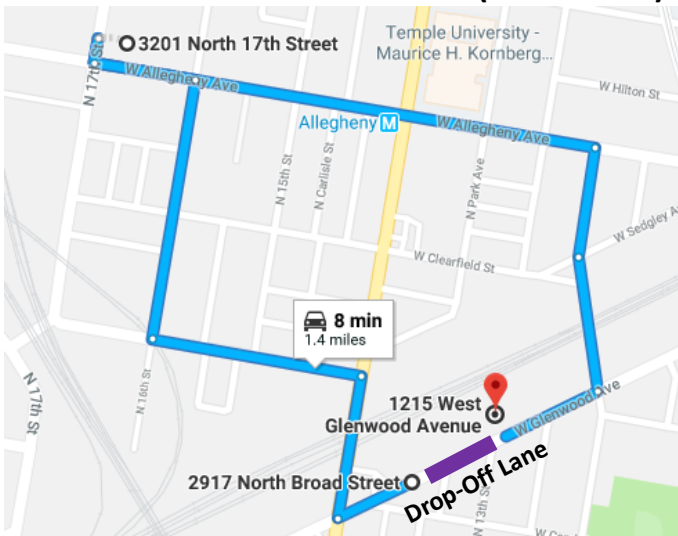

Baitul Aafiyat Inauguration (Philadelphia, PA) – Available Parking

Text the word TRAFFIC to 84576 to get available parking locations

Lot 1 (Baseball Field) Directions From Mosque

Address: 2921 N 11th St Philadelphia PA 19133

Proceed West on Glenwood Ave toward Broad St
SHARP left on to Cambria St (Before Broad St)
Proceed down Cambria street (Watch for Signs)
Turn Left on 11th St

Enter Baseball Field Lot 1 from 11th St

Wait for Shuttle at 11th St and Cambria St corner

****IF NO SHUTTLE, TEXT 267-712-9068****

Lot 2 (Church Lot) Directions From Mosque

Address: 3201 N 17th St Philadelphia PA 19140

Proceed West on Glenwood Ave toward Broad St
Turn Right on Broad St (after Speedway Gas station)
Proceed up Broad Street (Watch for Signs)
Turn Left on Indiana Ave at first traffic light
Turn right onto N 16th St
Turn left on to Allegheny Ave (Pink house on corner)
Arrive to Parking lot (Entrance on Allegheny Ave)

Wait for Shuttle on 17th St side of Parking Lot

****IF NO SHUTTLE, TEXT 267-712-9068****

Lot 3 (Hunting Park) Directions From Mosque

Address: 1101 W Hunting Park Ave Philadelphia, PA 19140

Proceed West on Glenwood Ave
Turn Right on Broad Street (after Speedway Gas Station)
Proceed up Broad St for 1.4 miles
Turn Right onto W Hunting Park Ave (After Sunoco on Left)
Continue Straight on W Hunting Park Ave (Flowers/Many trees)
Turn right on Cayuga St